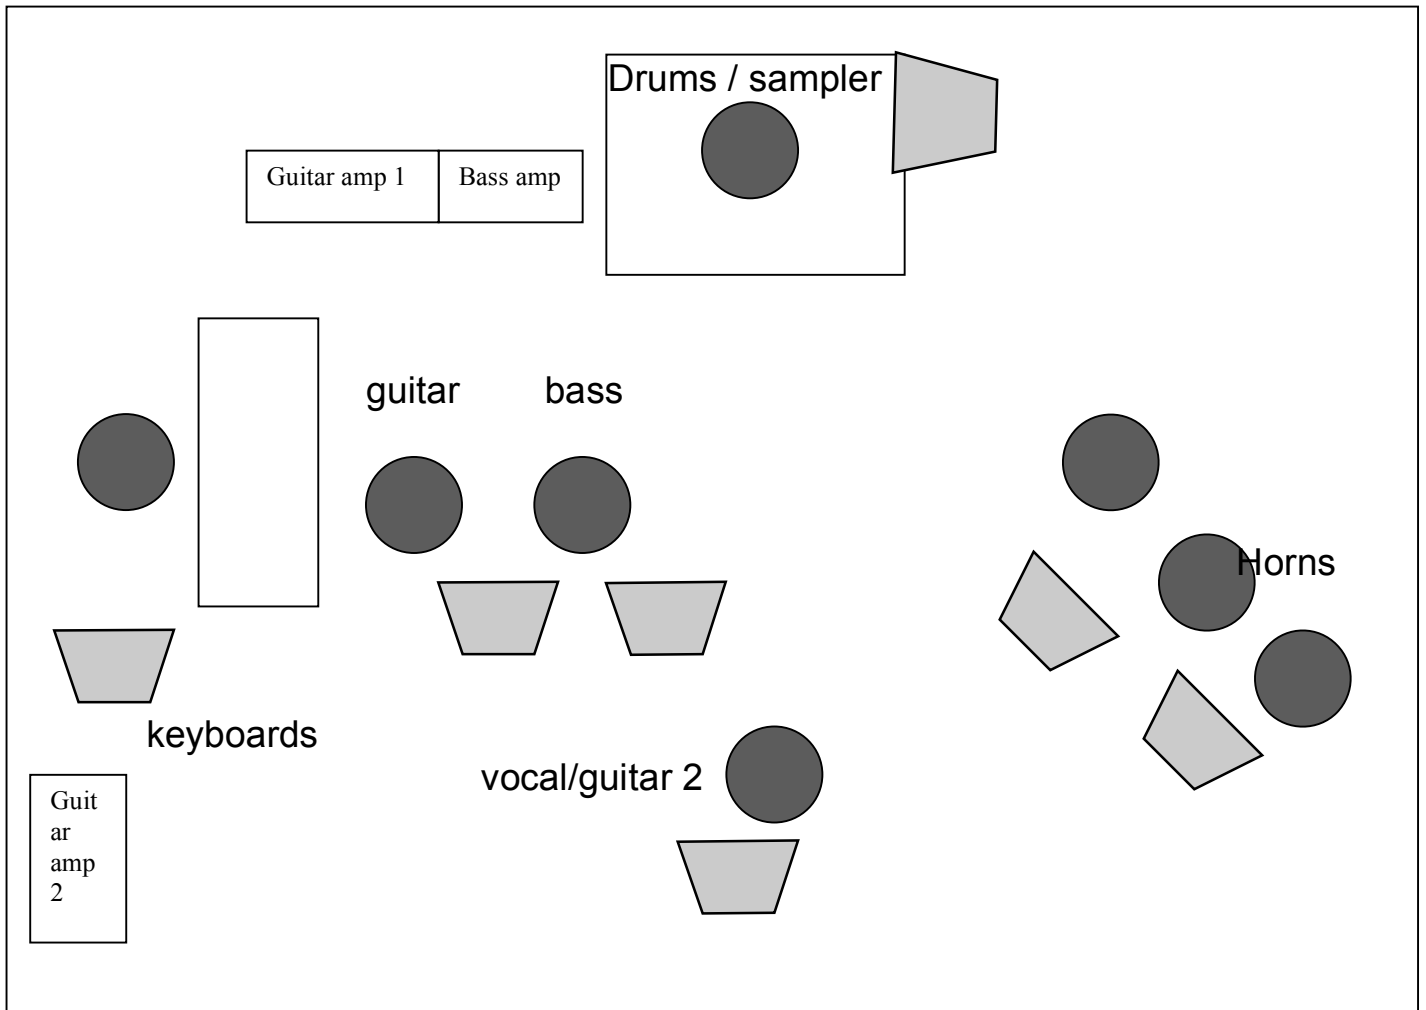

## Technical Rider

1. bassdrum
2. snaredrum
3. hihat
4. tom 1
5. tom 2
6. overhead 1
7. overhead 2
8. bass amp (di)
9. guitar amp 1
10. guitar amp 2
11. baritone sax
12. trumpet (own mic)
13. saxophone (own mic)
14. vocals A
15. keys 1 DI
16. keys 2 DI

## 'AIFF on Tour' Backline list

Would be great if the backline was pretty standard, so:

- proper bass amp (if possible classic ampeg or SVT3 pro)
  - guitar amp - preferably a fender twin or something like wise
  - basic drum kit, preferably Ludwig or Gretsch (bassdrum, snare, 2 tom, hihat stand, 1 crash stand). Drummer will bring his own snare and cymbals
  - horn section will bring their own mics
  - 1 vox mics (1 with only straight stand)
  - a Nord (stage of electro) **OR** a Fender Rhodes and Farfisa/Philacorda organ.
- When in doubt, contact us.

## Rooming List

The AIFF is an 8 piece band. For rooming 4 doubles will be fine.

If any questions, feel free to contact me

Thanks,  
Ton van der Kolk