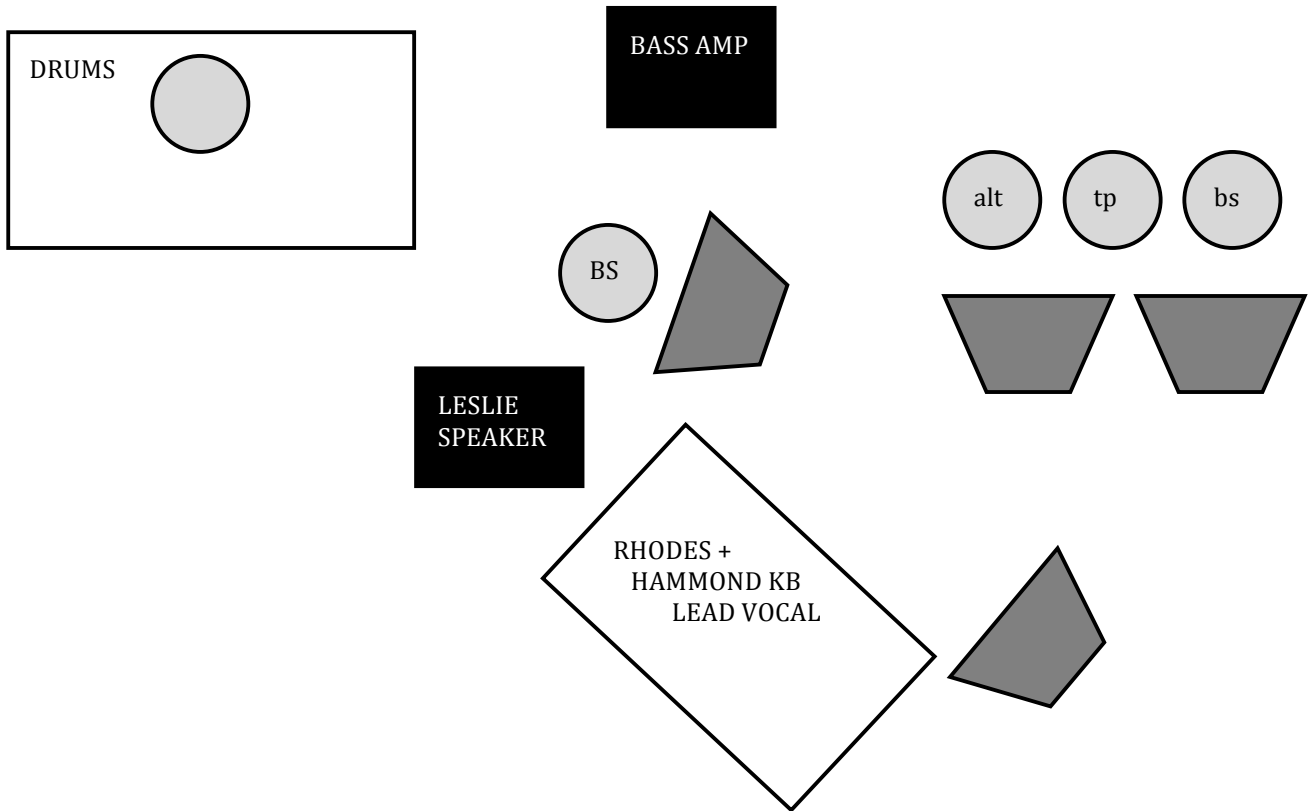

TECHNICAL RIDER DELMONTIS 2010

1. Bassdrum
2. Snaredrum
3. HiHat
4. Tom
5. Overhead 1
6. Overhead 2
7. Bass Amp (DI)
8. Guitar Amp
9. Rhodes LEFT (DI)
10. Rhodes RIGHT (DI)
11. Hammond Keyb Leslie mic1 (bv sm57)
12. Hammond Keyb Leslie mic2 (bv sm57)
13. Hammond Keyb Leslie mic3 (bassmic)
14. Alto Saxophone
15. Trumpet SM58
16. Bariton Saxophone / Flute
17. Lead Vocal SM58 or NEUMANN KMS-105