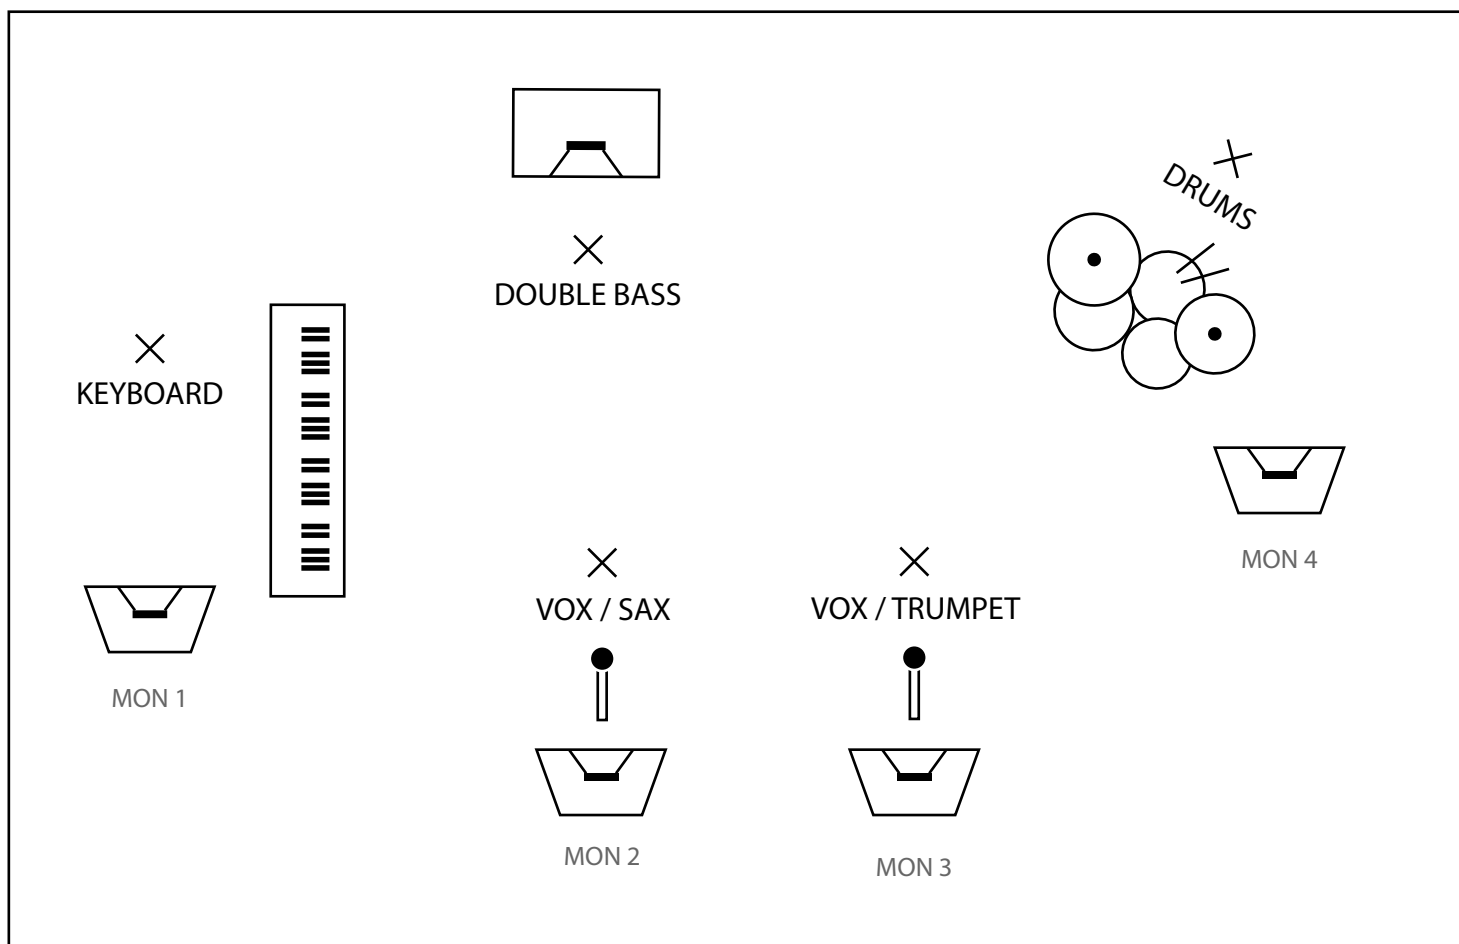

TECHNICAL RIDER KLEINE LOUIS - KIDS WORKSHOP

CHANNELS

- 01 VOCALS
- 02 SAX
- 03 VOCALS
- 04 TRUMPET
- 05 DRUMS OH
- 06 DRUMS BD
- 07 DRUMS SN
- 08 KEYS L
- 09 KEYS R
- 10 DOUBLE BASS