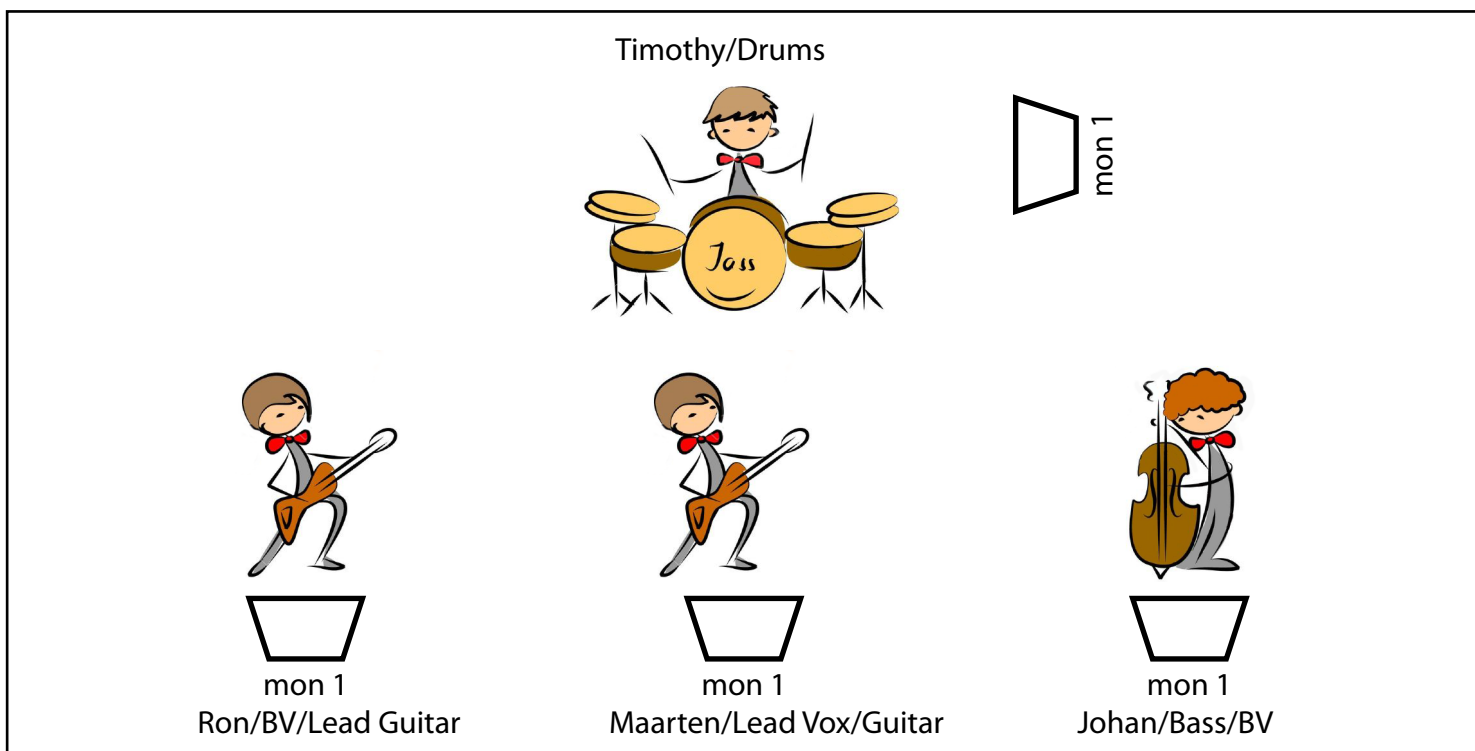

# Music & More Bookings Agency

Channels	Who	Instrument	Mic/DI	Insert
01	Maarten	Lead Vox	Neumann KMS 105	
02	Ron	Backing Vox	mic	
03	Johan	Backing Vox	mic	
04	Maarten	Guitar	own DI	
05	Ron	Lead Guitar	mic for amp	
06	Johan	Double Bass	DI	
07	Timothy	SN/HH	mic	
08	Timothy	BD	mic	

## Monitors

Monitor 1	vocals + little bass definition
Monitor 2	
Monitor 3	
Monitor 4	